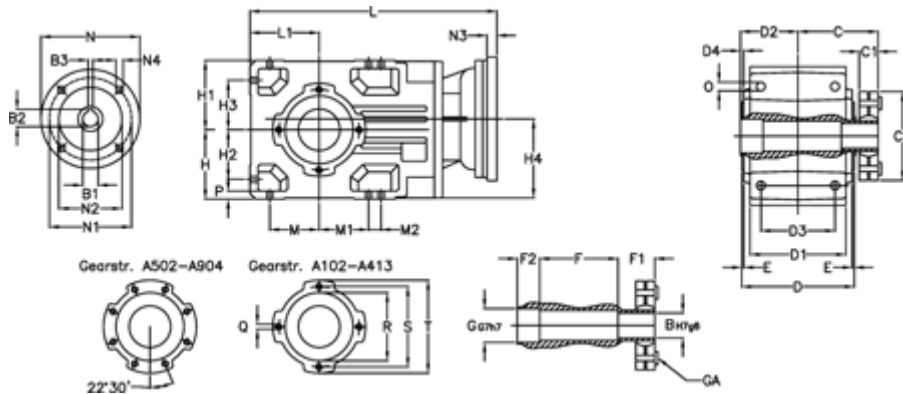

Article number: 296003513635230
 Description: Bevel helical gearbox
 A353US-136,3-P80B5

Measures

B = 40	D1 = 166	F2 = 53	L = 436.5	N3 = 4
B1 = 19	D2 = 80	G = 42	L1 = 100	N4 = M10x12
B2 = 21.8	D3 = 135	GA = 43	M = 73.0	O = 12.0
B3 = 6	d4 = 5.0	H = 100	M1 = 73.0	P = 11
C = 70.0	Description = A353 US-xx P80 B5	H1 = 100	M2 = 11	Q = M10x17
C1 = 24	E = 3.5	H2 = 73.0	N = 200	R = 110
C2 = 90.0	F = 12.0	H3 = 73.0	N1 = 165	S = 130
D = 173	F1 = 48.0	H4 = 114.0	N2 = 130	T = 150